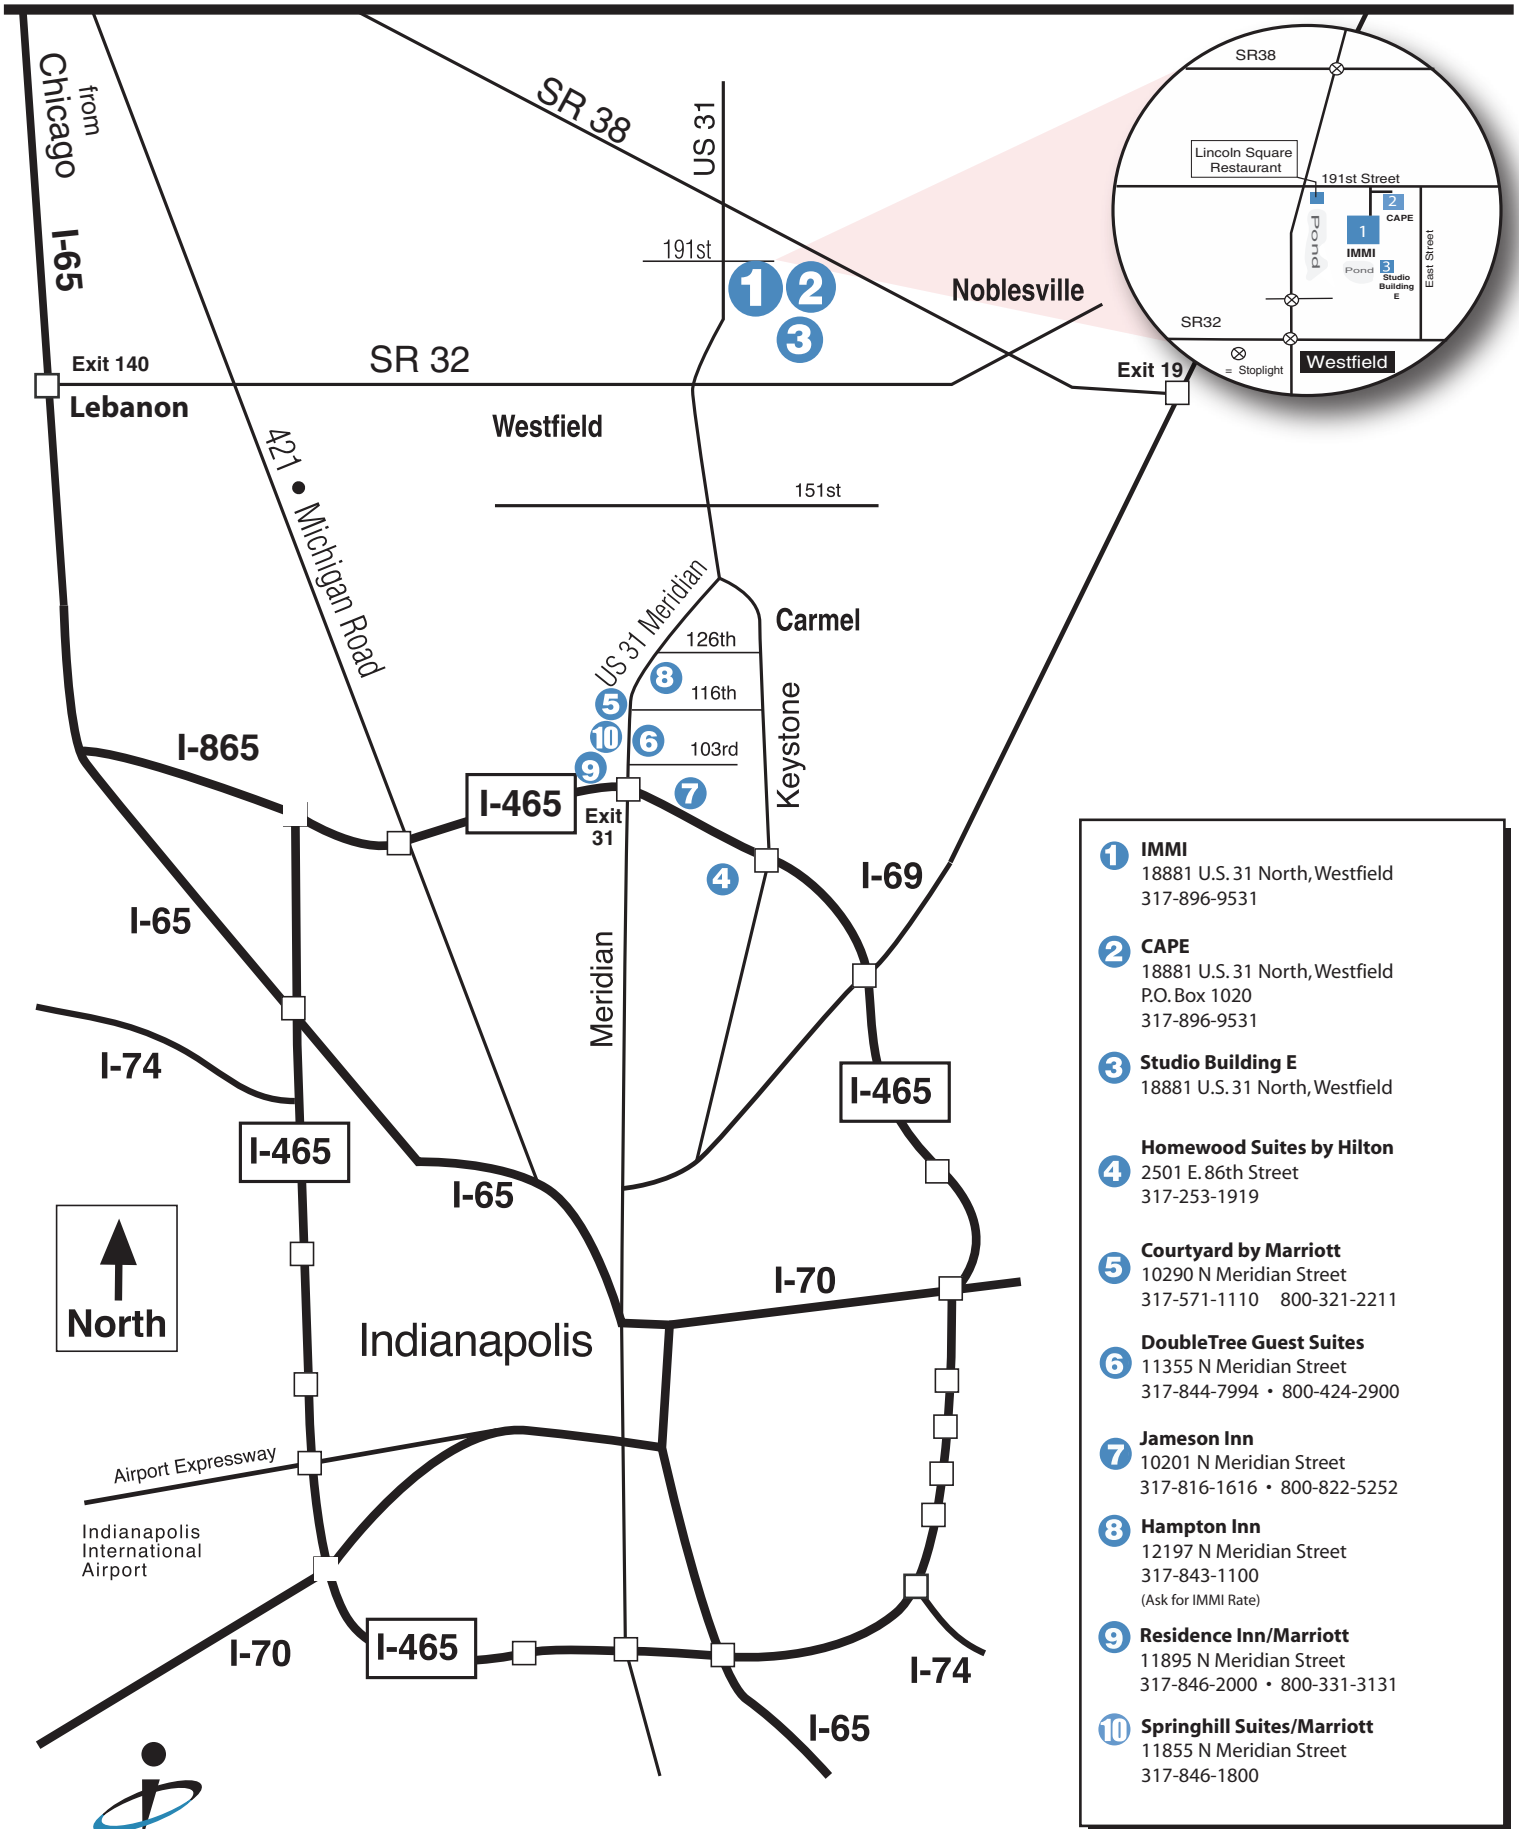

# Welcome to IMMI

- 1 IMMI**  
18881 U.S. 31 North, Westfield  
317-896-9531
- 2 CAPE**  
18881 U.S. 31 North, Westfield  
P.O. Box 1020  
317-896-9531
- 3 Studio Building E**  
18881 U.S. 31 North, Westfield
- 4 Homewood Suites by Hilton**  
2501 E. 86th Street  
317-253-1919
- 5 Courtyard by Marriott**  
10290 N Meridian Street  
317-571-1110 800-321-2211
- 6 DoubleTree Guest Suites**  
11355 N Meridian Street  
317-844-7994 • 800-424-2900
- 7 Jameson Inn**  
10201 N Meridian Street  
317-816-1616 • 800-822-5252
- 8 Hampton Inn**  
12197 N Meridian Street  
317-843-1100  
(Ask for IMMI Rate)
- 9 Residence Inn/Marriott**  
11895 N Meridian Street  
317-846-2000 • 800-331-3131
- 10 Springhill Suites/Marriott**  
11855 N Meridian Street  
317-846-1800